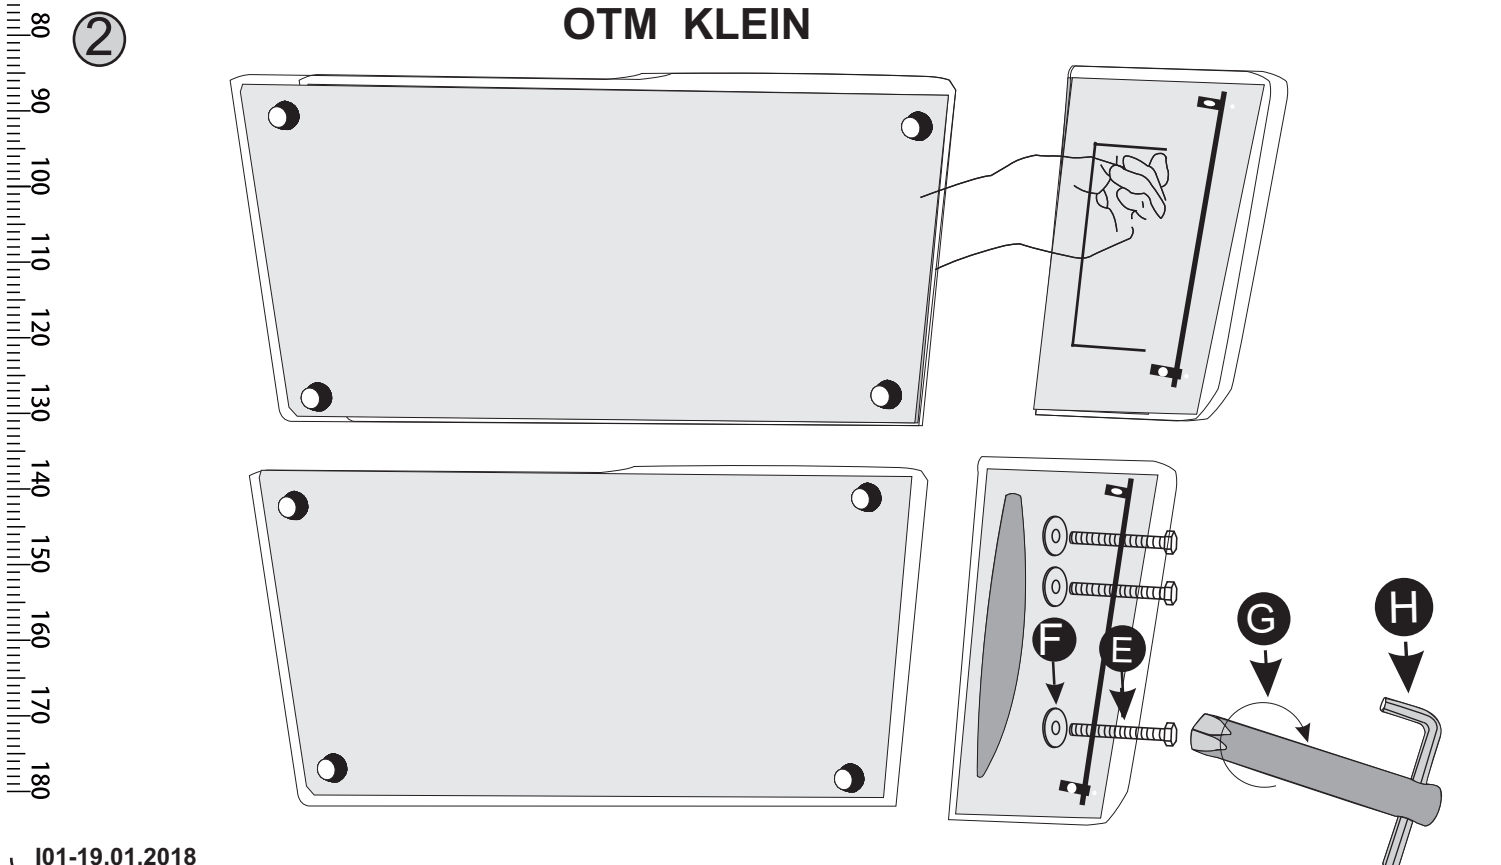

ATHENE 3RFERFE-OTM KLEIN