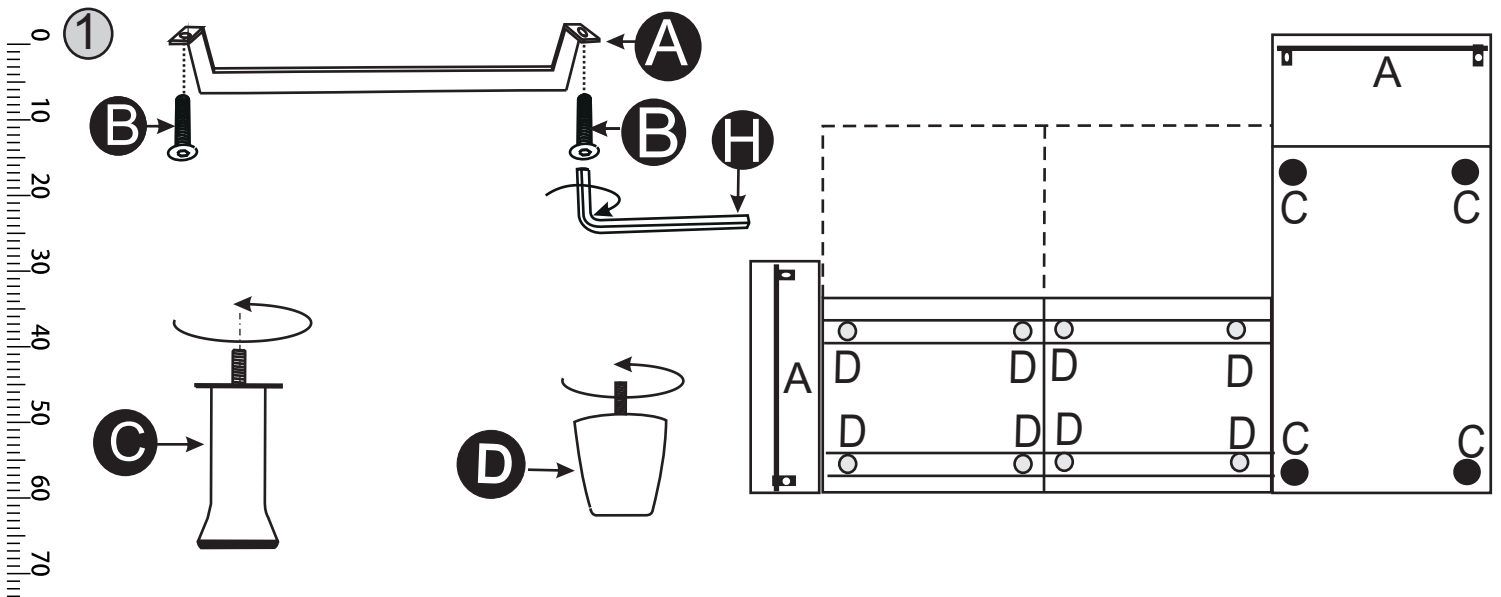

ATHENE 3RFERFE-OTM KLEIN