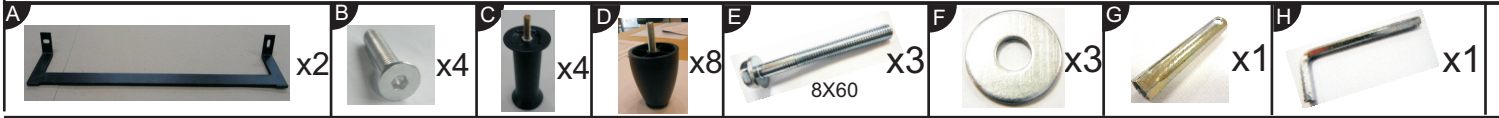

ATHENE 3RFERFE-OTM KLEIN